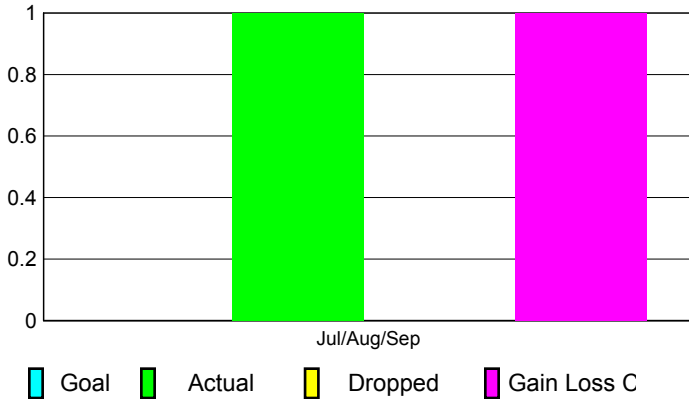

2010-2011 GMT Reports for District (or Undistricted) **District 110BZ**

GMT: HOWARD PATRICK LEE

Location: NETHERLANDS

GMT CA: 4

CLUBS

Club Results
2010-2011

Clubs
2009-2010

Month	New Club Goal	Actual New Clubs	Actual Dropped Clubs	Gain/Loss of Clubs	Gain/Loss of Clubs
Jul/Aug/Sep	0	1	0	1	0
Totals	0	1	0	1	0

Club Results 2010-2011

Goal, New, Dropped, Gain/Loss

Comparison of Club Gain/Loss

Current Year Compared to the Previous Year

YTD Status Quo Clubs 2010-2011

Status Quo Clubs Compared to Status Quo Members

MEMBERSHIP