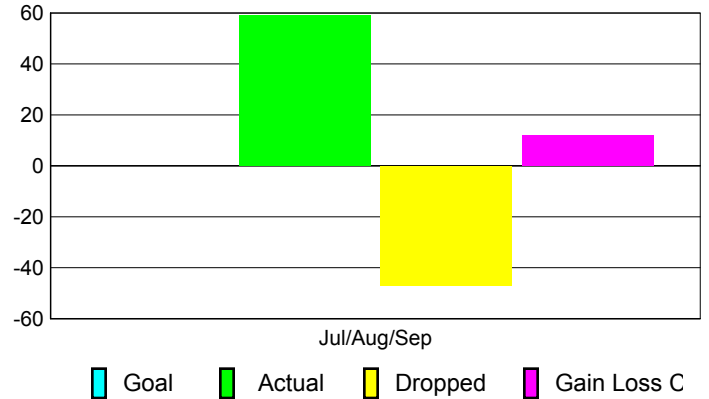

Membership Results 2010-2011

Goal, New, Dropped, Gain/Loss

Comparison of Membership Gain/Loss

Current Year Compared to the Previous Year