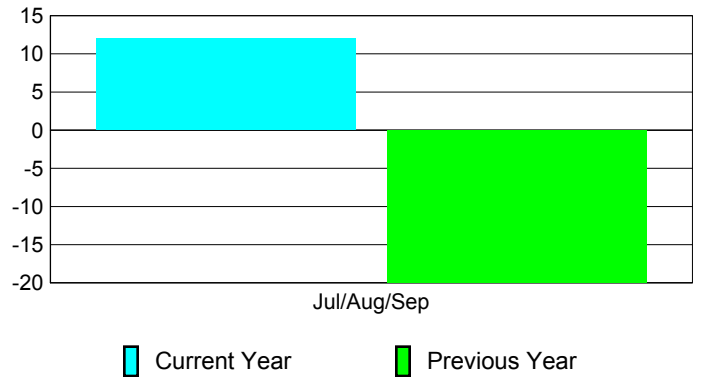

Membership Results
2010-2011

Membership
2009-2010

Month	Net Memb Goal	Actual New Memb	Actual Dropped Memb	Gain/Loss of Memb	Gain/Loss of Memb
Jul/Aug/Sep	0	59	-47	12	-20
Totals	0	59	-47	12	-20

Membership Results 2010-2011

Goal, New, Dropped, Gain/Loss

Comparison of Membership Gain/Loss

Current Year Compared to the Previous Year

Gender Comparison 2010-2011

Jul/Aug/Sep

■ Male ■ Female